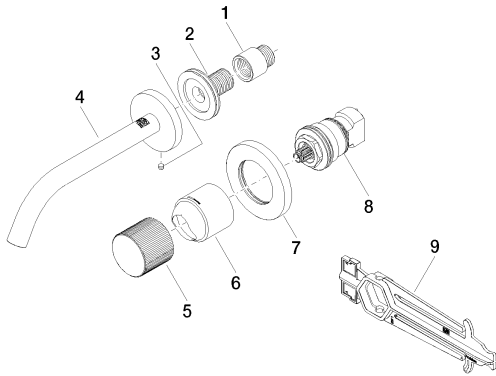

NO IMAGE

AVAILABLE

35 860 970-90 0010

Rough for wall-mounted
faucet mixer on right -

Sink - Meta

META PURE Wall-mounted single-lever mixer without drain - polished chrome

Article number: 36 860 664-00 0010

Spare parts list

Number	Item Number	Designation	Number of units
1	09 24 03 072 10 90	nipple	1
2	09 24 03 280 90	nipple	1
3	09 31 11 112 90	pin	1
4	90 28 22 323 01-00	spout	1
5	09 20 66 010-00	handle	1
6	09 11 02 389-00	cover	1
7	90 27 62 011 00-00	rosette	1
8	90 90 03 169 02 90	top	1
9	09 30 09 064 90	key	1