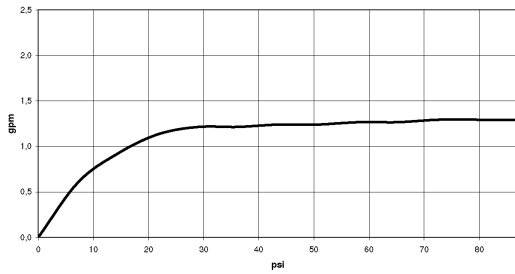

Sink - Meta

META PURE Wall-mounted single-lever mixer without drain - polished chrome

Article number: 36 860 664-00 0010

- 7-1/2" Projection
- Rigid spout
- Round aerated stream
- Spout hole diameter 1-1/2"
- Hole diameter single-lever mixer 2-1/4"
- 2-1/8" diameter flange for spout
- Diameter flange for mixer 3-1/8"
- Water flow rate limited to max. 1.2 gpm
- lead-free

polished chrome

Accessory is required for this item.

Dimensional drawing

Sink - Meta

META PURE Wall-mounted single-lever mixer without drain - polished chrome

Article number: 36 860 664-00 0010

All dimensions in mm / inch = mm x 0,0394

Flow rate chart

Sink - Meta

META PURE Wall-mounted single-lever mixer without drain - polished chrome

Article number: 36 860 664-00 0010

Other surface finishes

platinum matte

36 860 664-06 0010

black matte