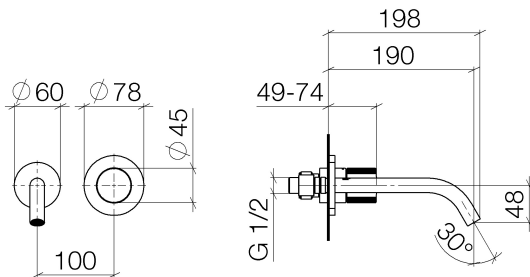

Sink - Meta

META PURE Wall-mounted single-lever mixer without drain - polished chrome

Article number: 36 860 664-00 0010

- 7-1/2" Projection
- Rigid spout
- Round aerated stream
- Spout hole diameter 1-1/2"
- Hole diameter single-lever mixer 2-1/4"
- 2-1/8" diameter flange for spout
- Diameter flange for mixer 3-1/8"
- Water flow rate limited to max. 1.2 gpm
- lead-free

polished chrome

Accessory is required for this item.

Dimensional drawing

Sink - Meta

META PURE Wall-mounted single-lever mixer without drain - polished chrome

Article number: 36 860 664-00 0010

All dimensions in mm / inch = mm x 0,0394

Flow rate chart

Sink - Meta

META PURE Wall-mounted single-lever mixer without drain - polished chrome

Article number: 36 860 664-00 0010

Other surface finishes

platinum matte

36 860 664-06 0010

black matte

Number	Item Number	Designation	Number of units
1	09 24 03 072 10 90	nipple	1
2	09 24 03 280 90	nipple	1
3	09 31 11 112 90	pin	1
4	90 28 22 323 01-00	spout	1
5	09 20 66 010-00	handle	1
6	09 11 02 389-00	cover	1
7	90 27 62 011 00-00	rosette	1
8	90 90 03 169 02 90	top	1
9	09 30 09 064 90	key	1